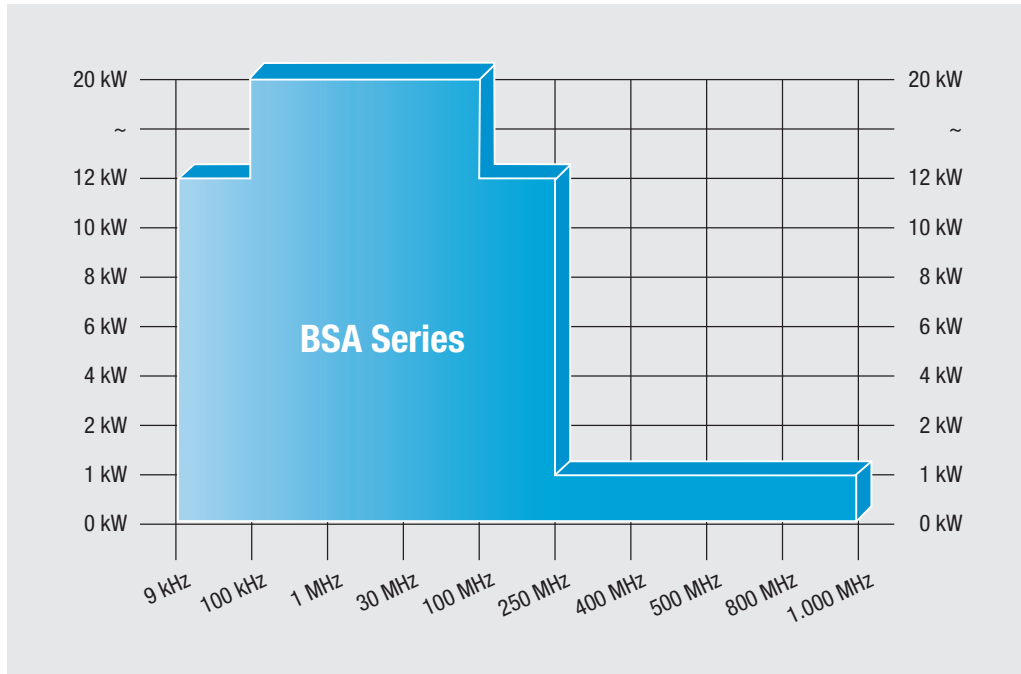

AMPLIFIER SERIES SELECTION CHARTS

Overview of available Power Levels

kHz

BONN Elektronik
RF POWER IS OUR PASSION

info@bonn-elektronik.com
www.bonn-elektronik.com